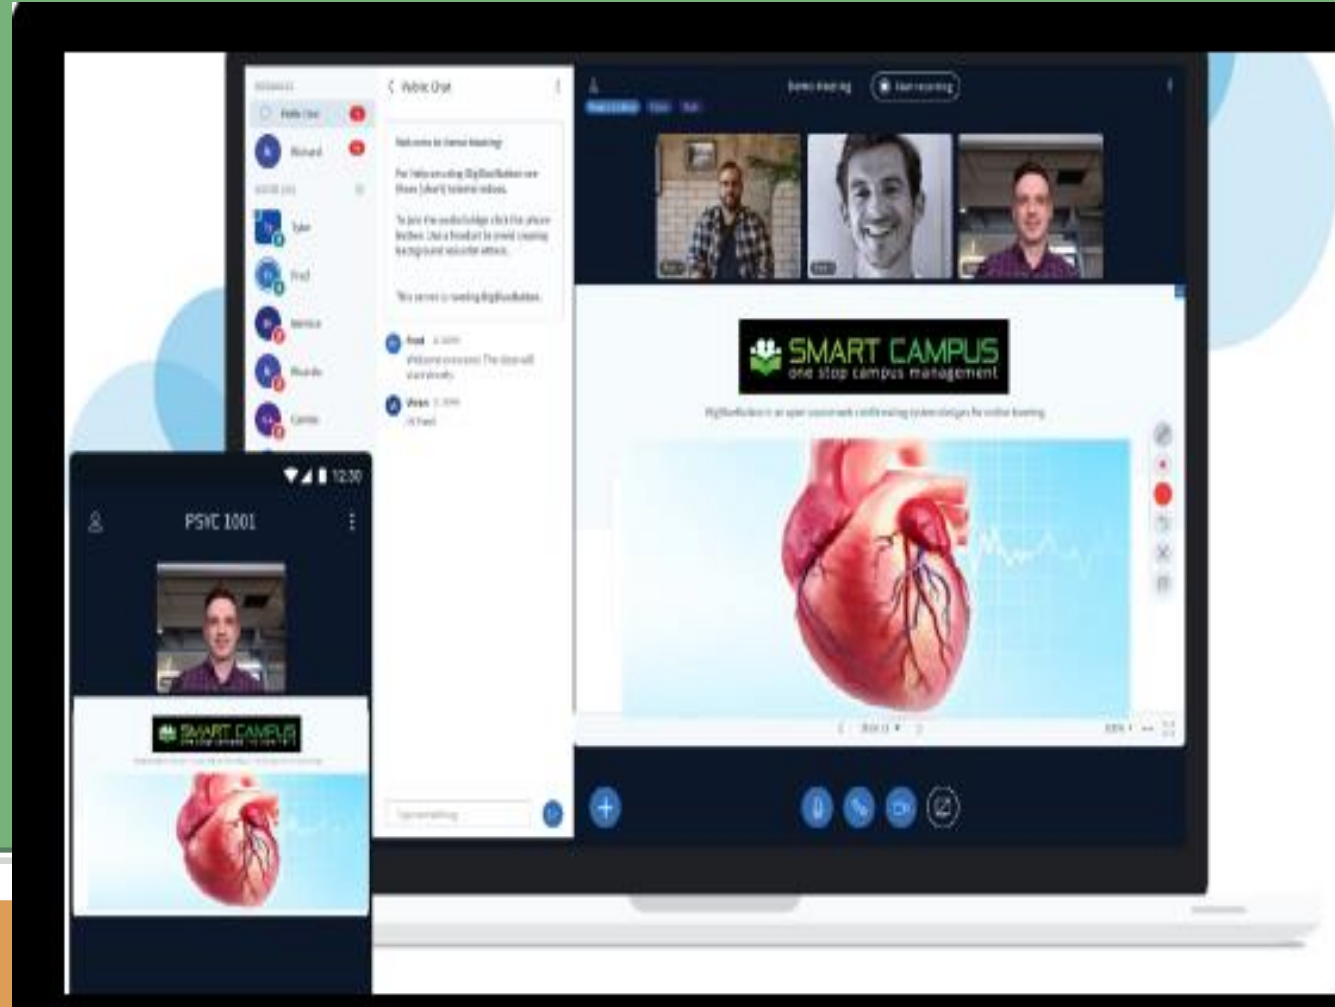

(Optional)

Integrated Live Classroom with Secure Access

- No link Sharing
- Access Provided through logins
- Live Class room with Video and Audio
- White Board
- Presentation Upload
- Video sharing
- Share notes
- Student Control
- Screen sharing

Price :

Rs.100 + GST per Student for 3 Months

Payment : 50% Advance and 50% after delivery