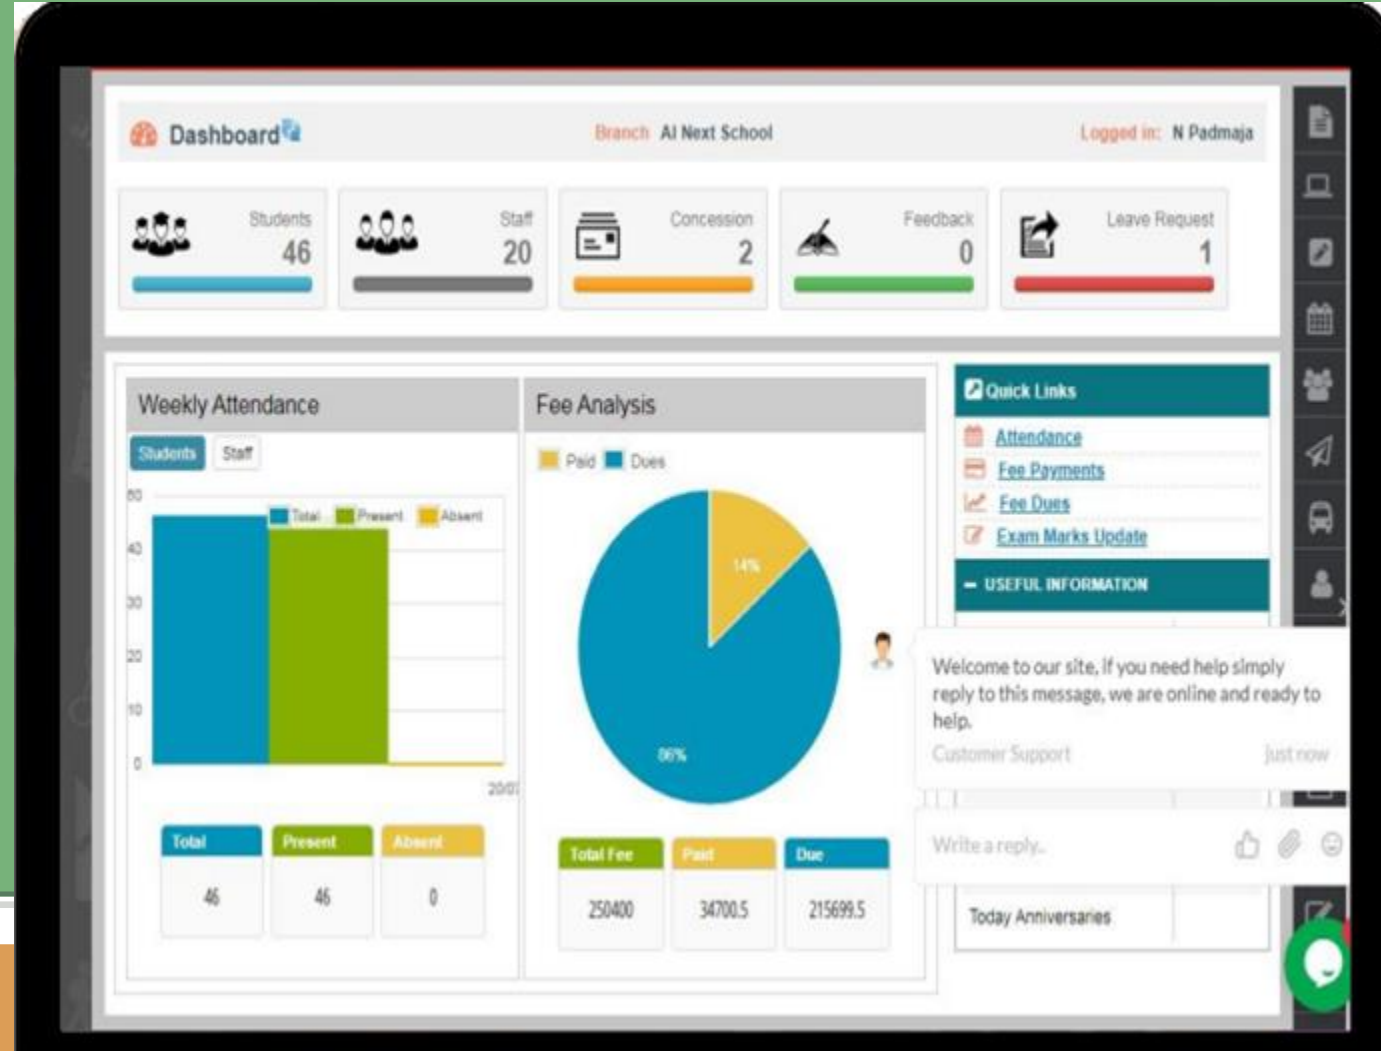

(Optional)

School Management ERP (Community Edition)

- Dynamic website with CMS
- 30+ modules
- Communication
- Mobile App
- Fee Management
- Accounts
- Attendance
- HR Modules
- Student and Teacher Performance
- Timetable & Lesson Plan

Price :

Rs.10,000 + GST Per School for (1 Branch)

Payment : 50% Advance and 50% after delivery

(Optional)

Integrated Live Classroom with Secure Access

- No link Sharing
- Access Provided through logins
- Live Class room with Video and Audio
- White Board
- Presentation Upload
- Video sharing
- Share notes
- Student Control
- Screen sharing